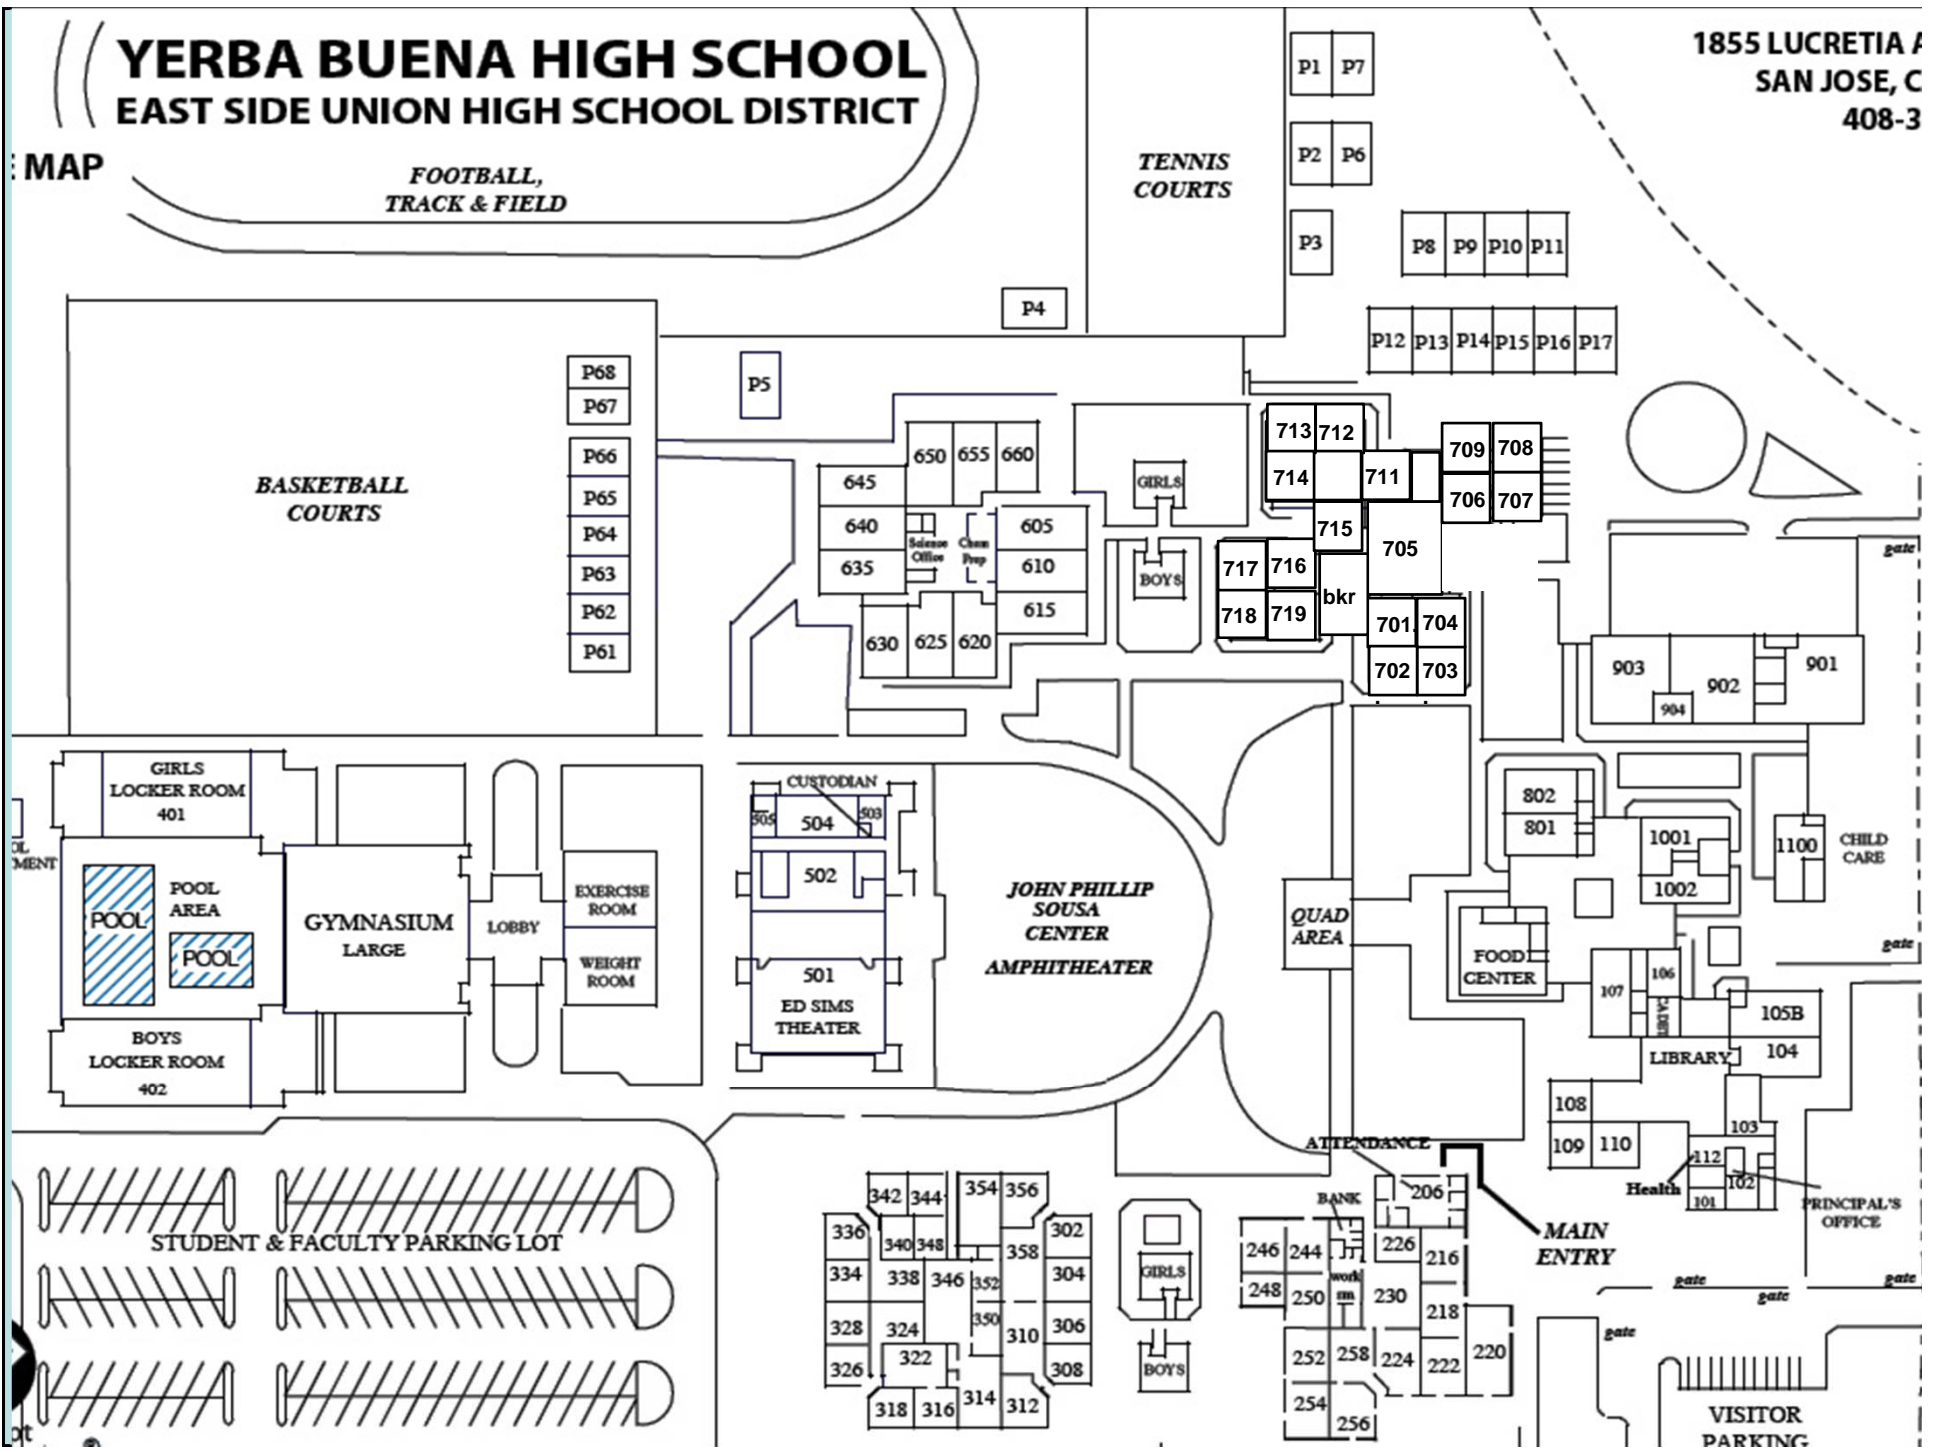

## EAST SIDE UNION HIGH SCHOOL DISTRICT

1855 LUCRETIA /  
SAN JOSE, CA  
408-3

MAP

FOOTBALL,  
TRACK & FIELD

TENNIS  
COURTS

BASKETBALL  
COURTS

STUDENT & FACULTY PARKING LOT

JOHN PHILLIP  
SOUSA  
CENTER  
AMPHITHEATER

MAIN  
ENTRY

VISITOR  
PARKING